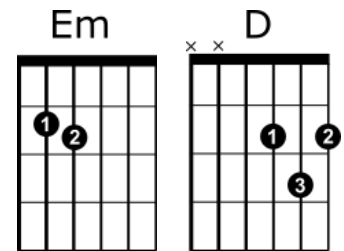

Lady in Black

Uriah Heep

Em

She came to me one morning

One lonely Sunday morning

D

Em

Her long hair flowing in the mid-winter wind

Em

I know not how she found me

For in darkness I was walking

D

Em

And destruction lay around me from a fight I could not win

Chorus

Em D Em